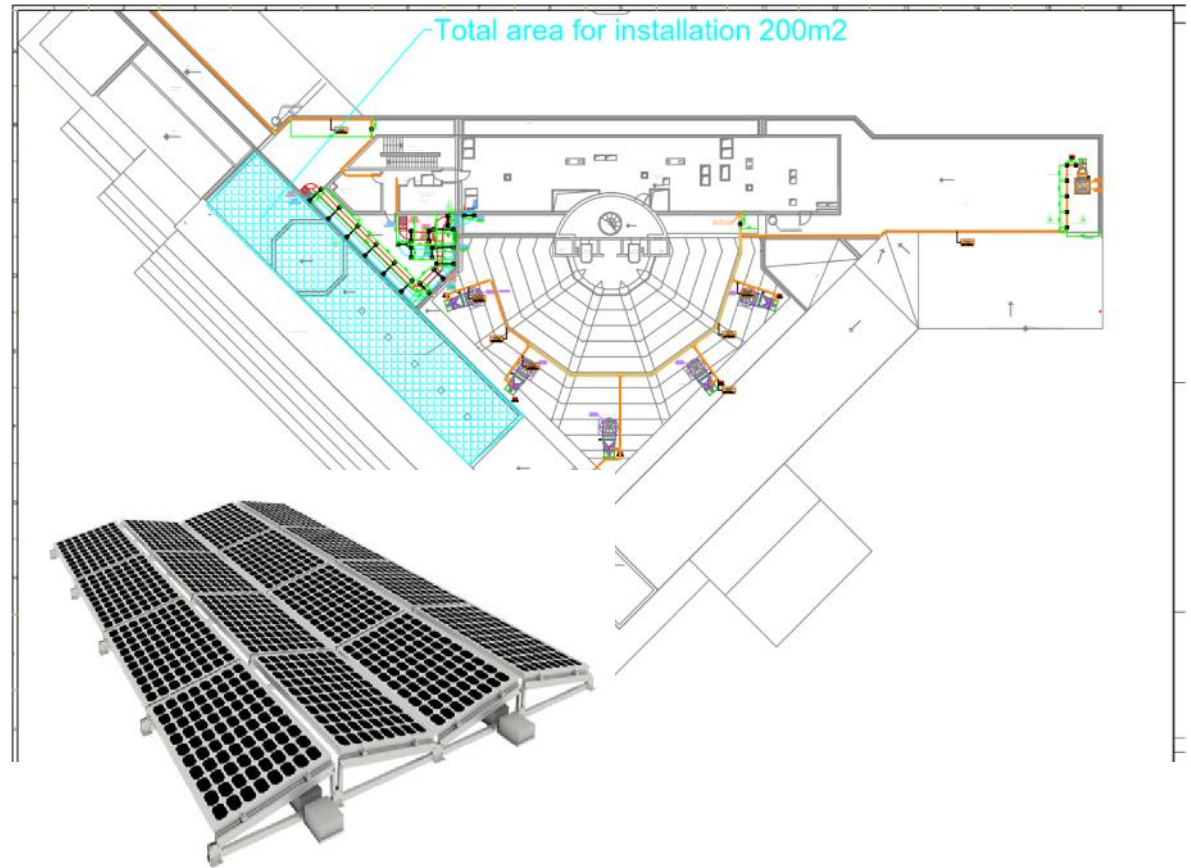

Sheraton Grand
Tbilisi Metechi
Palace Solar
System
Installation
roof area 200m²

Total parking area 200 m²